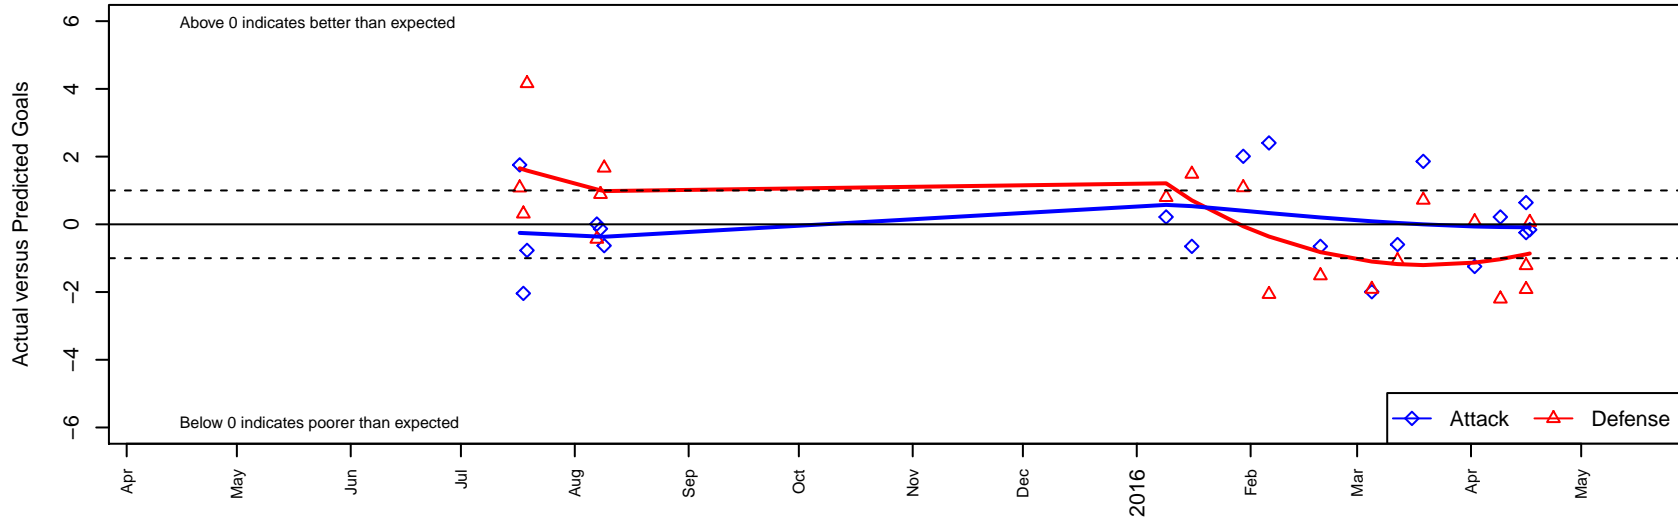

TC United Navy G00

Thurston County United
 Lacey, WA
 G00 total strength=1038
 attack=3.94 defense=1.32
 fall league = PSPL Classic 3 U15
 notes= Chrstensen 2013; Hakes 2014-5

alt names used:
 TC United – G'00 Hakes
 TC United G'00 – Hakes
 TC United G'00 Navy – Hakes
 TC UNITED G00 NAVY-HAKES ()

Venues played:
 2015 KITG GU15 Green
 2015 River Jam Samba U15
 2015 PSPL Classic 3 U15
 2015 WA Cup GU15 Bronze U15

TC United Navy G00
 Dots are actual minus expected GF (blue circles) and GA (red triangles).
 Blue line is smoothed change in attack strength. Red is smoothed change in defense strength.

**attack and defense variance (black dot)
relative to other teams
and top 10 in region**

**attack and defense rating
relative to others at age
and all opponents in last 13 months**

Performance relative to 13 month average